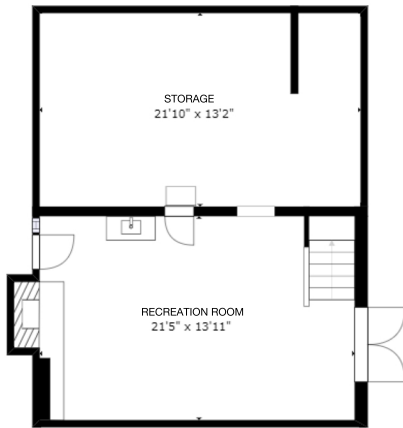

534 Ballantree Rd West Vancouver, BC

Upper Floor

Main Floor	1578 SQ.FT.
Upper Floor	673 SQ.FT.
Lower Floor	307 SQ.FT.
Total	2558 SQ.FT.

Lower Floor

Main Floor