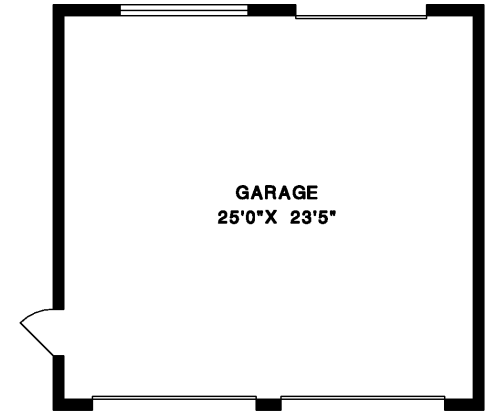

590 EAST KINGS ROAD NORTH VANCOUVER

MAIN FLOOR 3,099 SQ.FT.
UPPER FLOOR 1,651 SQ.FT.

TOTAL 4,750 SQ.FT.

DECKS 717 SQ.FT.
PATIOS 628 SQ.FT.

MAIN FLOOR

UPPER FLOOR