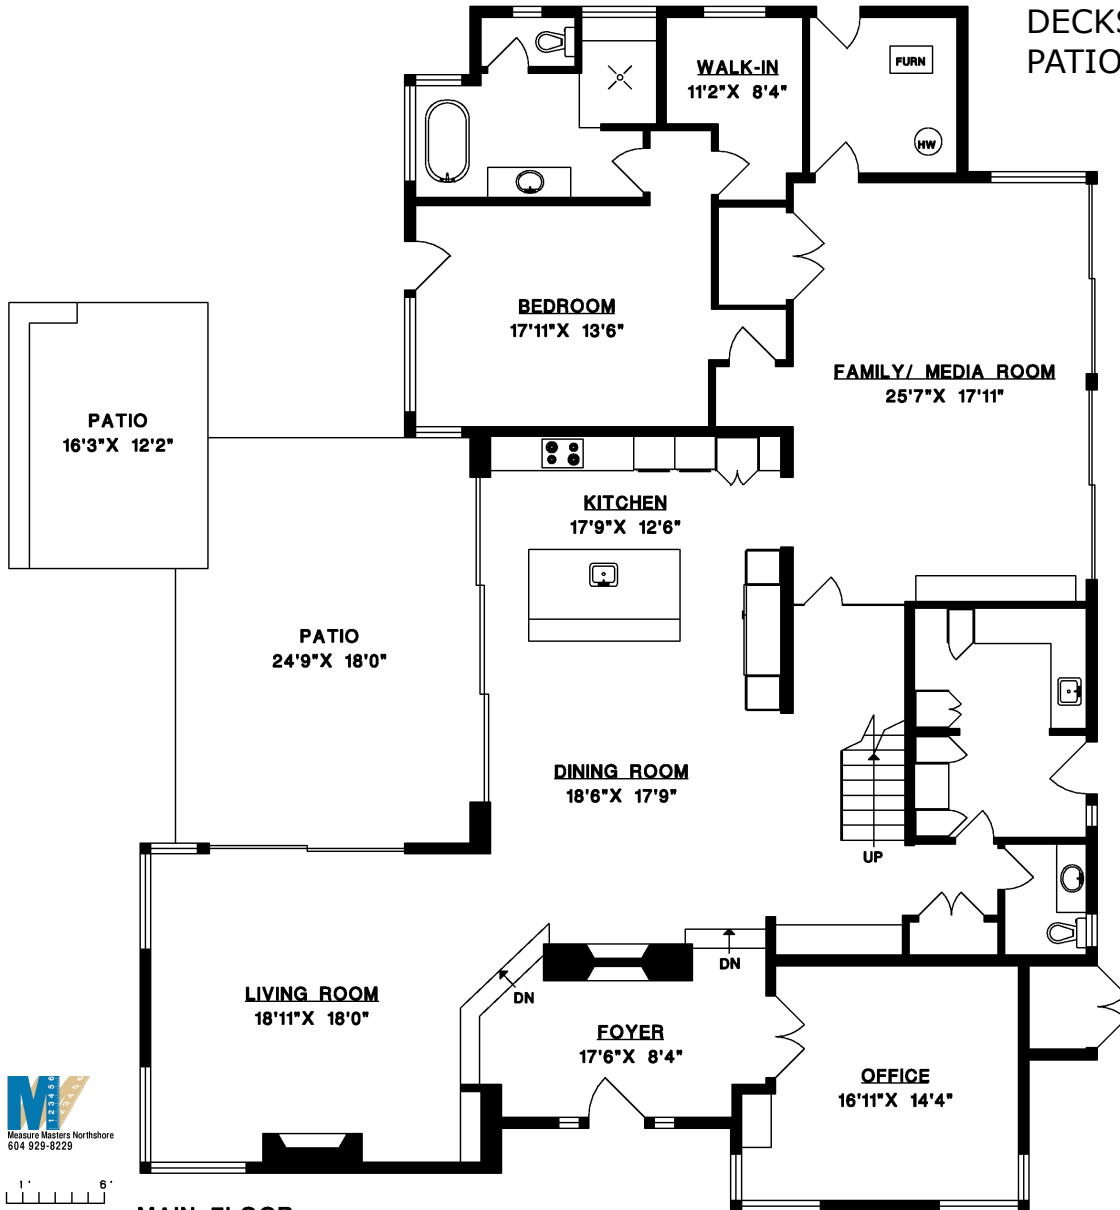

590 EAST KINGS ROAD NORTH VANCOUVER

MAIN FLOOR 3,099 SQ.FT.
UPPER FLOOR 1,651 SQ.FT.

TOTAL 4,750 SQ.FT.

DECKS 717 SQ.FT.
PATIOS 628 SQ.FT.

MAIN FLOOR

UPPER FLOOR