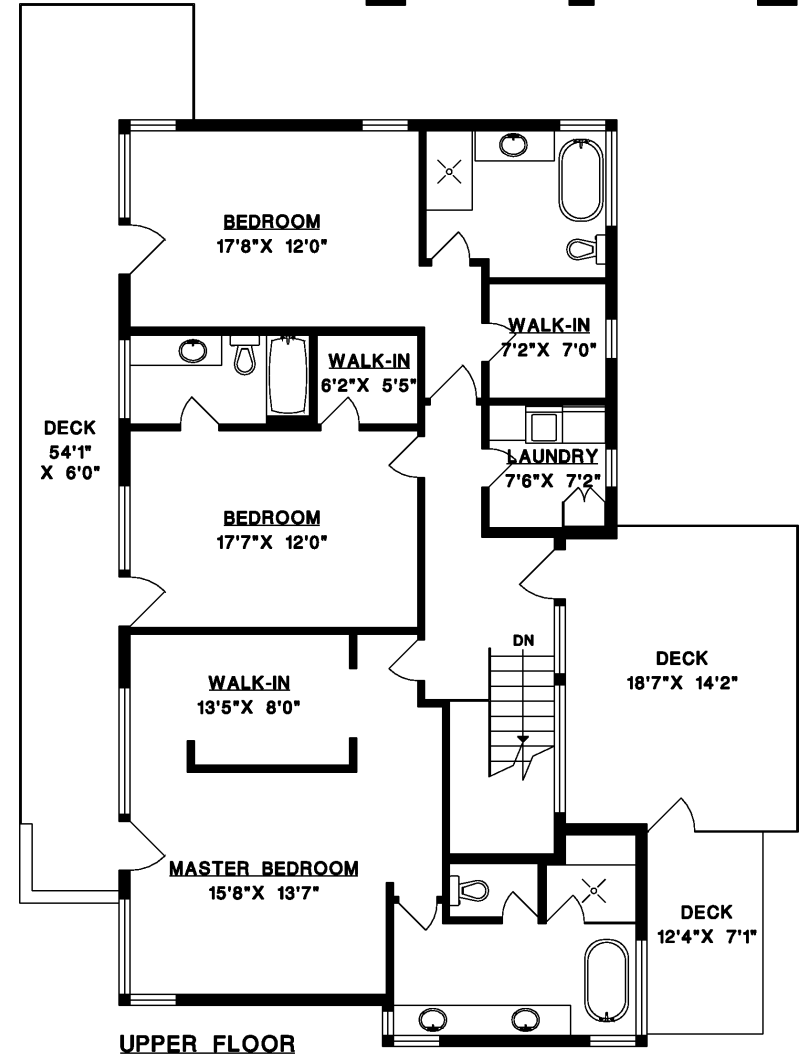

590 EAST KINGS ROAD NORTH VANCOUVER

MAIN FLOOR 3,099 SQ.FT.
UPPER FLOOR 1,651 SQ.FT.

TOTAL 4,750 SQ.FT.

DECKS 717 SQ.FT.
PATIOS 628 SQ.FT.

MAIN FLOOR

UPPER FLOOR