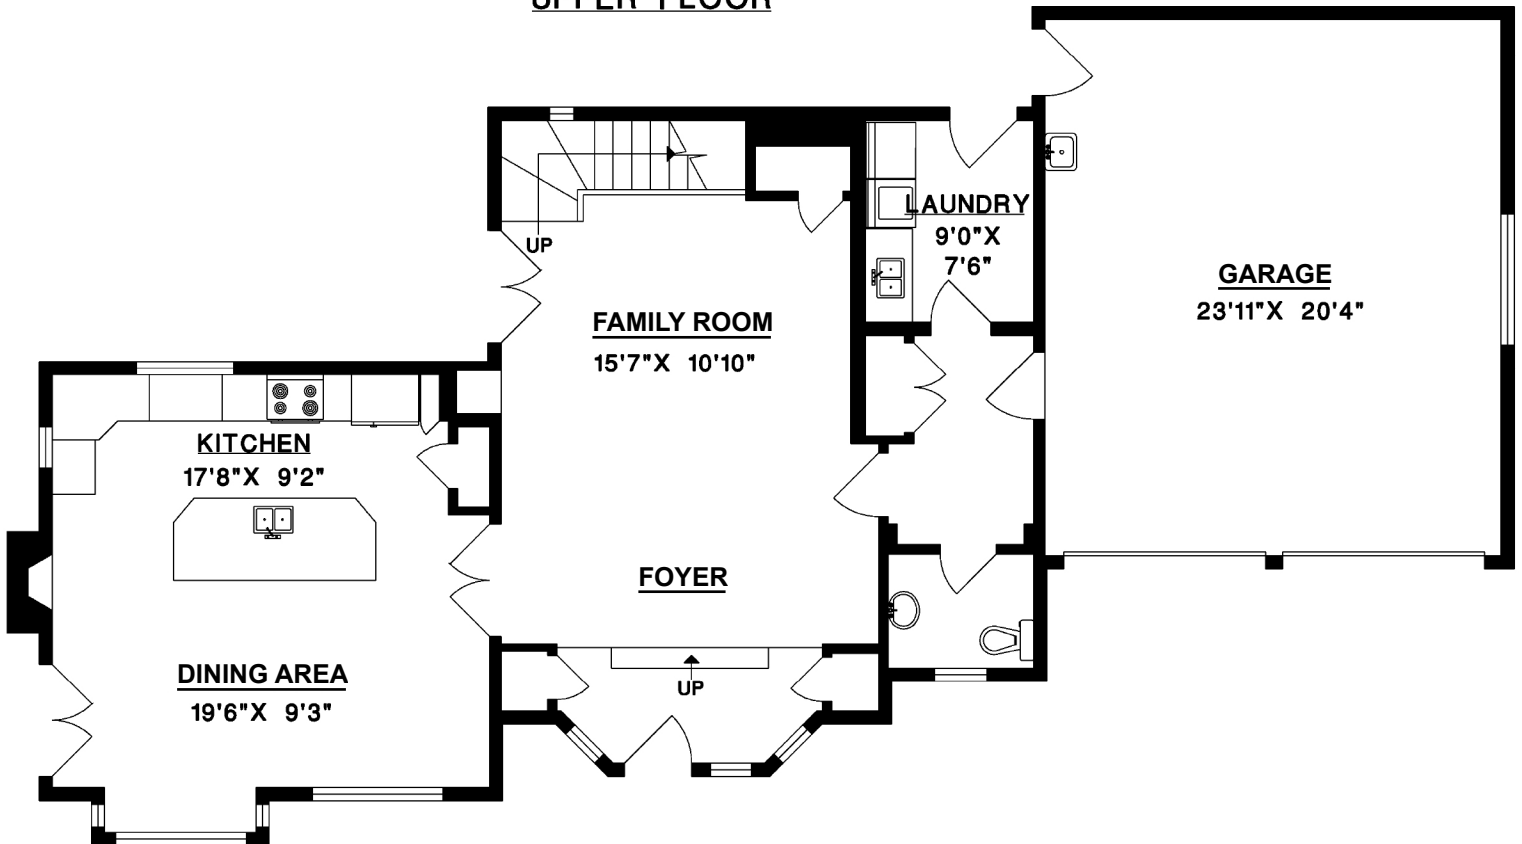

197 STONEGATE DRIVE
FURRY CREEK

MAIN FLOOR	1,103 SQFT
UPPER FLOOR	1,121 SQFT
GARAGE	528 SQFT
TOTAL	2,752 SQFT

UPPER FLOOR

MAIN FLOOR