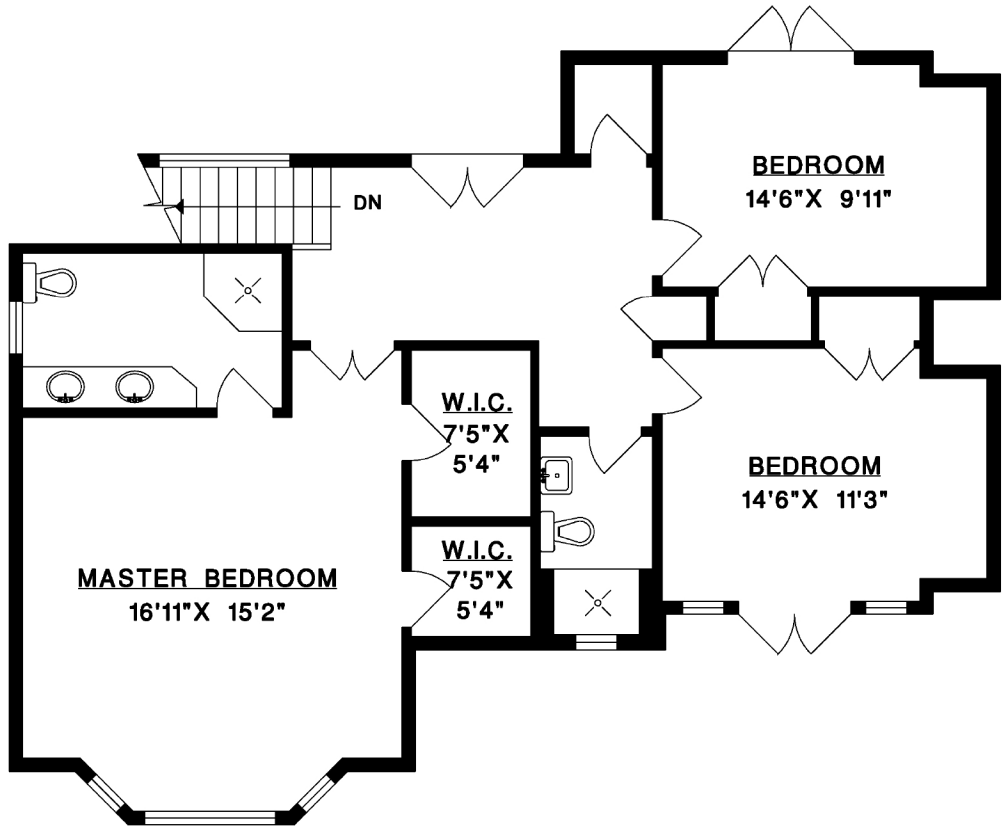

197 STONEGATE DRIVE
FURRY CREEK

MAIN FLOOR	1,103 SQFT
UPPER FLOOR	1,121 SQFT
GARAGE	528 SQFT
TOTAL	2,752 SQFT

UPPER FLOOR

MAIN FLOOR