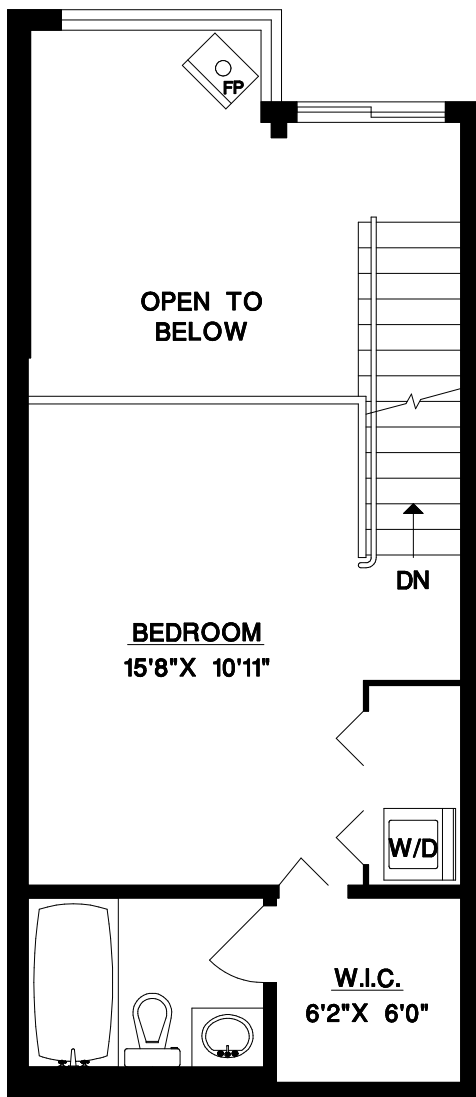

**#414 - 7 RIALTO COURT
NEW WESTMINSTER, B.C.**

UPPER LEVEL	357	SQ. FT.
MAIN FLOOR	424	SQ. FT.
* TOTAL	781	SQ. FT.

BALCONY 50 SQ. FT.

*Area calculations obtained from
LTO, NW, Strata Plan BC1347, SL57,
Dated: April 18, 2005.

UPPER LEVEL

MAIN FLOOR