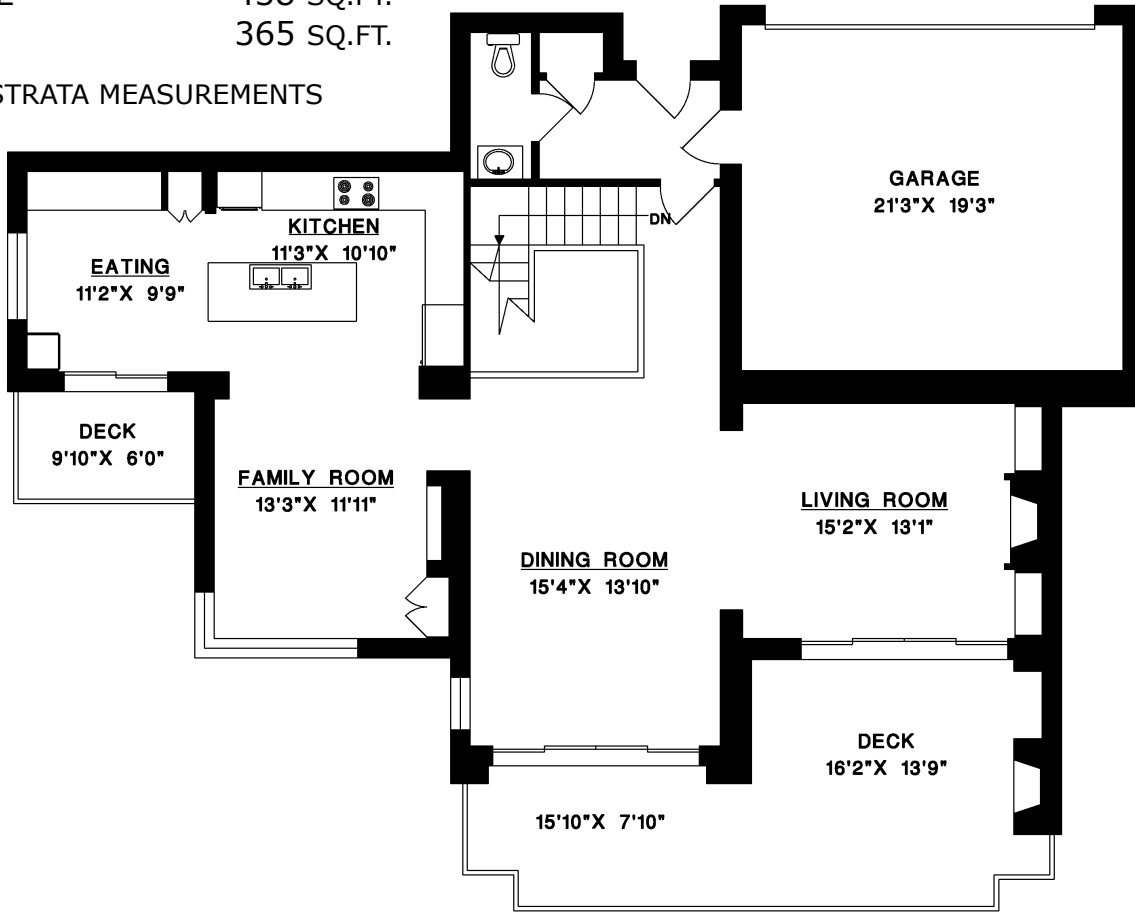

# #101 - 2575 GARDEN COURT WEST VANCOUVER

MAIN FLOOR 1,427 SQ.FT.  
LOWER FLOOR 1,620 SQ.FT.

**\* TOTAL 3,047 SQ.FT.**

GARAGE 438 SQ.FT.  
DECK 365 SQ.FT.

\*AS PER STRATA MEASUREMENTS

**MAIN FLOOR**

**LOWER FLOOR**