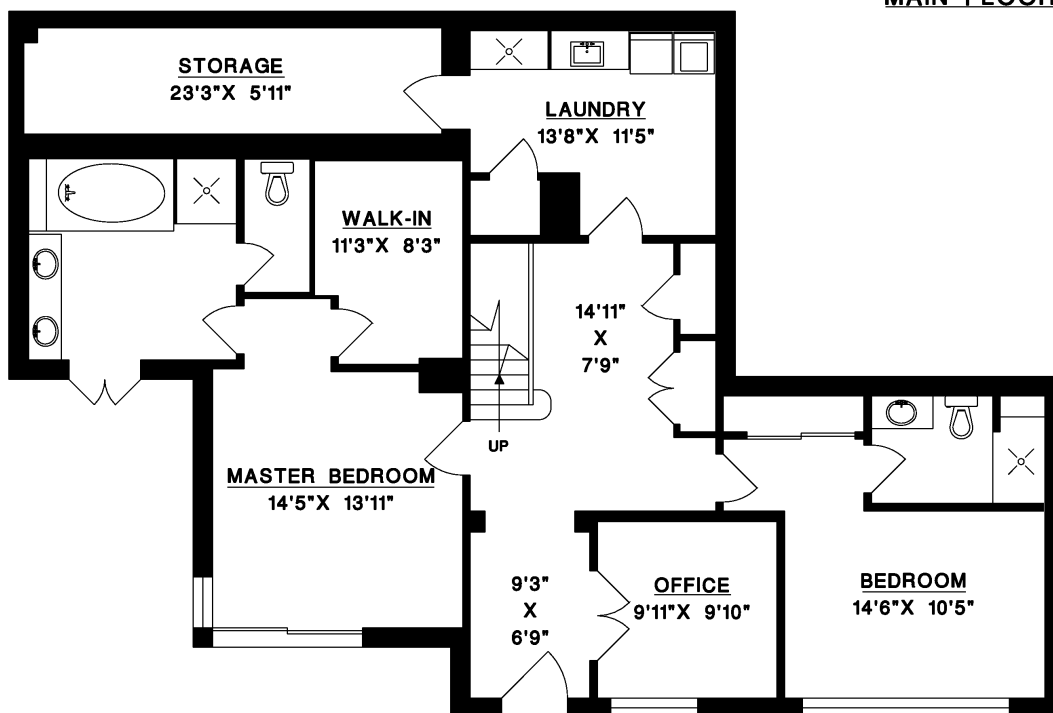

# #101 - 2575 GARDEN COURT WEST VANCOUVER

MAIN FLOOR 1,427 SQ.FT.  
LOWER FLOOR 1,620 SQ.FT.

**\* TOTAL 3,047 SQ.FT.**

GARAGE 438 SQ.FT.  
DECK 365 SQ.FT.

\*AS PER STRATA MEASUREMENTS

**MAIN FLOOR**

**LOWER FLOOR**