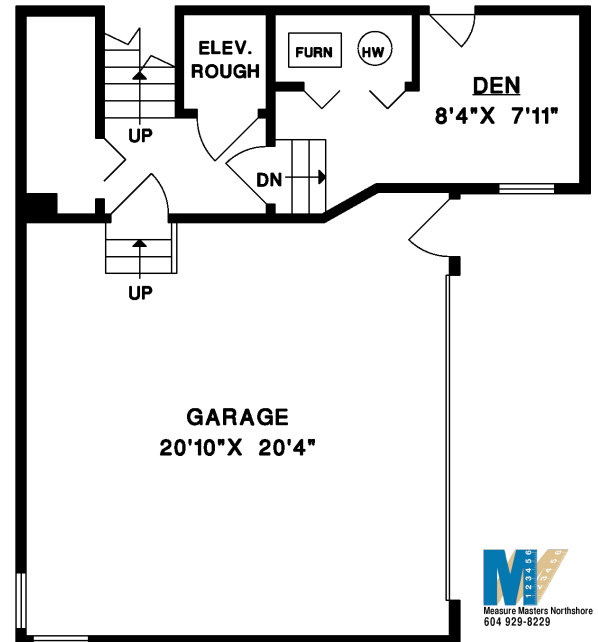

TOP FLOOR

UPPER FLOOR

MAIN FLOOR

LOWER FLOOR

**4751 HEADLAND DRIVE
WEST VANCOUVER**

MAIN FLOOR	1,927 SQ.FT.
TOP FLOOR	814 SQ.FT.
UPPER FLOOR	604 SQ.FT.
LOWER FLOOR	285 SQ.FT.
TOTAL	3,630 SQ.FT.
GARAGE	463 SQ.FT.