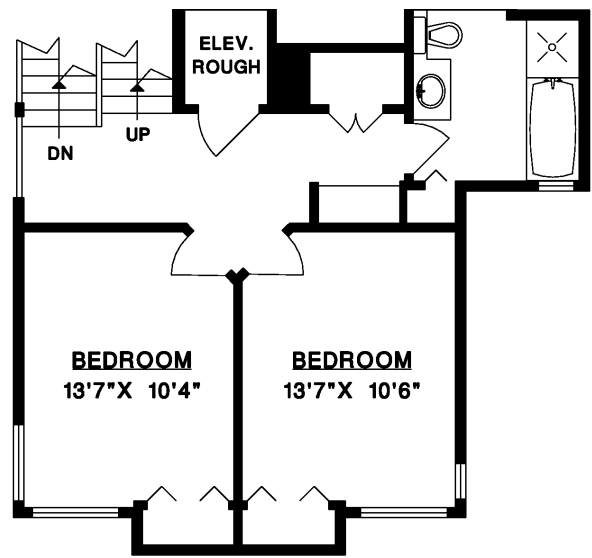

TOP FLOOR

UPPER FLOOR

MAIN FLOOR

LOWER FLOOR

**4751 HEADLAND DRIVE
WEST VANCOUVER**

MAIN FLOOR	1,927 SQ.FT.
TOP FLOOR	814 SQ.FT.
UPPER FLOOR	604 SQ.FT.
LOWER FLOOR	285 SQ.FT.
TOTAL	3,630 SQ.FT.
GARAGE	463 SQ.FT.