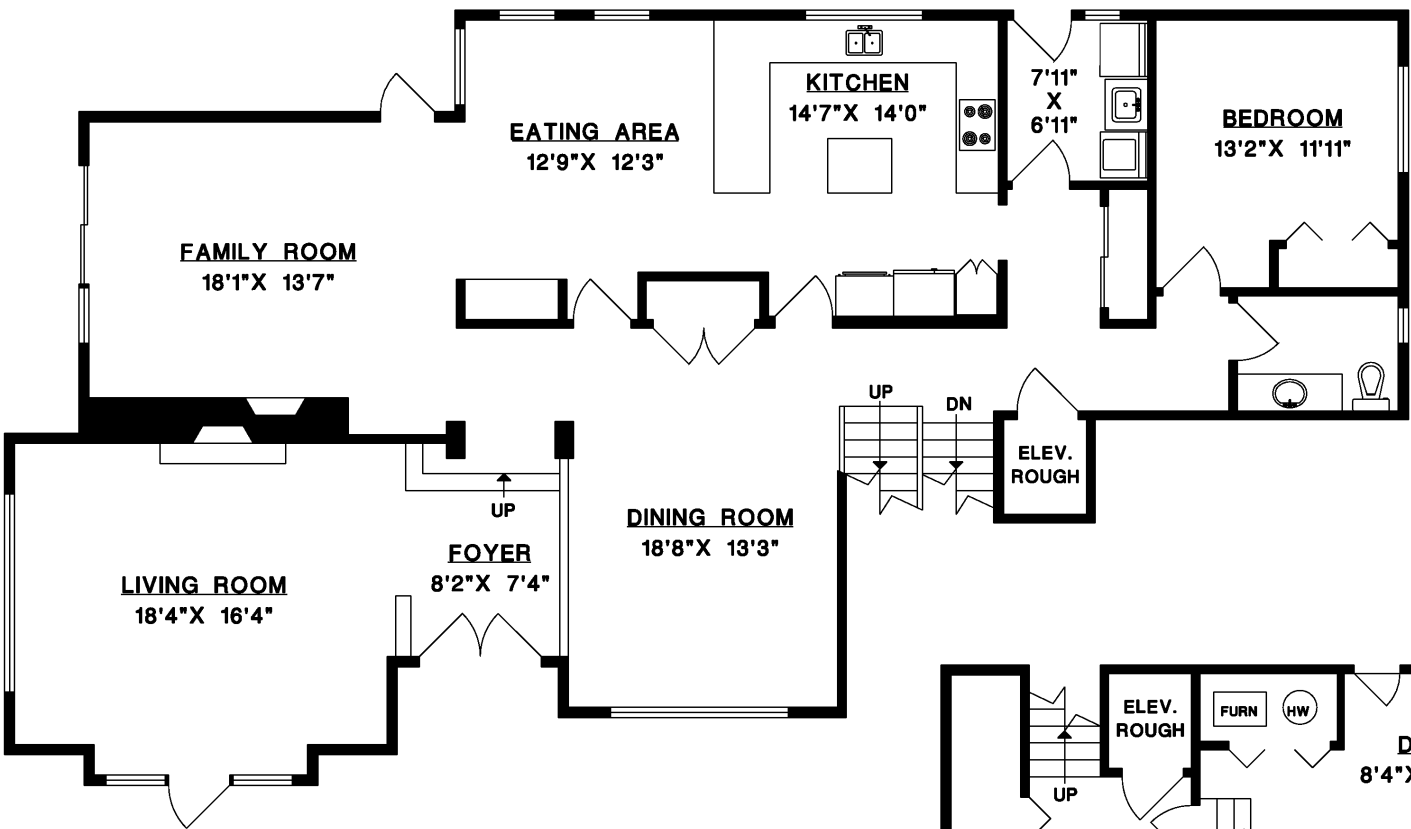

TOP FLOOR

UPPER FLOOR

MAIN FLOOR

LOWER FLOOR

**4751 HEADLAND DRIVE
WEST VANCOUVER**

MAIN FLOOR	1,927 SQ.FT.
TOP FLOOR	814 SQ.FT.
UPPER FLOOR	604 SQ.FT.
LOWER FLOOR	285 SQ.FT.
TOTAL	3,630 SQ.FT.
GARAGE	463 SQ.FT.