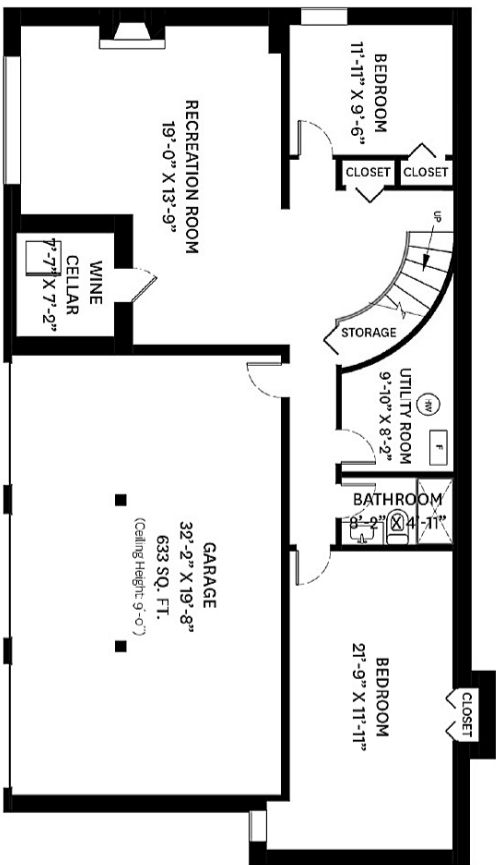

4808

NORTHWOOD DRIVE

WEST VANCOUVER

TOTALS*	
LOWER FLOOR TOTAL	1,403 SQ.FT.
MAIN FLOOR TOTAL	1,735 SQ.FT.
UPPER FLOOR TOTAL	1,400 SQ.FT.
TOTAL	4,538 SQ.FT.
PATIO	732 SQ.FT.
GARAGE	633 SQ.FT.
DECK	224 SQ.FT.
PORCH	37 SQ.FT.

* Exclude(s) restricted headroom areas

FOR PROMOTIONAL USE ONLY, NOT FOR ARCHITECTURAL, LEGAL OR CONSTRUCTION USE. E&OE