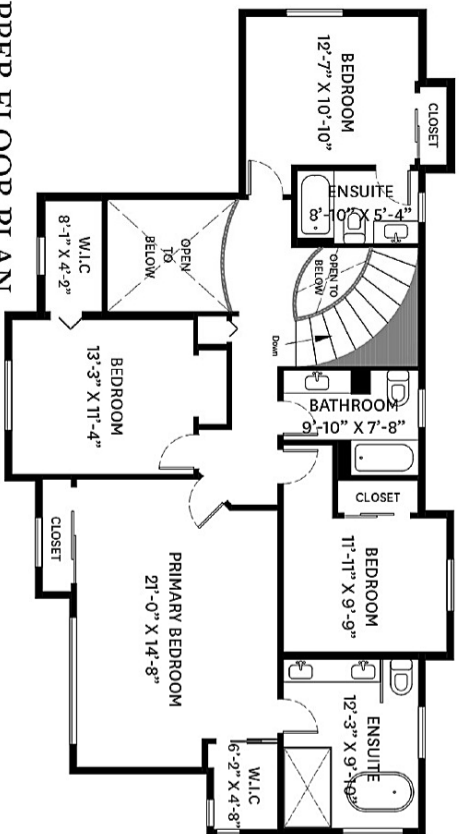

4808

NORTHWOOD DRIVE

WEST VANCOUVER

TOTALS*	
LOWER FLOOR TOTAL	1,403 SQ.FT.
MAIN FLOOR TOTAL	1,735 SQ.FT.
UPPER FLOOR TOTAL	1,400 SQ.FT.
TOTAL	4,538 SQ.FT.
PATIO	732 SQ.FT.
GARAGE	633 SQ.FT.
DECK	224 SQ.FT.
PORCH	37 SQ.FT.

* Exclude(s) restricted headroom areas

FOR PROMOTIONAL USE ONLY, NOT FOR ARCHITECTURAL, LEGAL OR CONSTRUCTION USE. E&OE