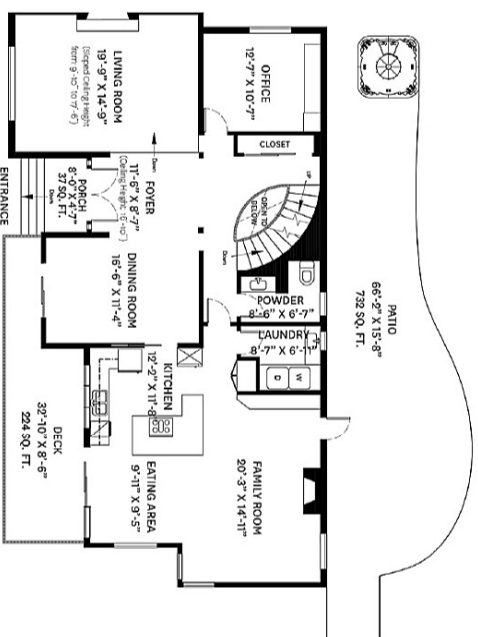

4808

NORTHWOOD DRIVE

WEST VANCOUVER

TOTALS*	
LOWER FLOOR TOTAL	1,403 SQ.FT.
MAIN FLOOR TOTAL	1,735 SQ.FT.
UPPER FLOOR TOTAL	1,400 SQ.FT.
TOTAL	4,538 SQ.FT.
PATIO	732 SQ.FT.
GARAGE	633 SQ.FT.
DECK	224 SQ.FT.
PORCH	37 SQ.FT.

* Exclude(s) restricted headroom areas

FOR PROMOTIONAL USE ONLY, NOT FOR ARCHITECTURAL, LEGAL OR CONSTRUCTION USE. E&OE