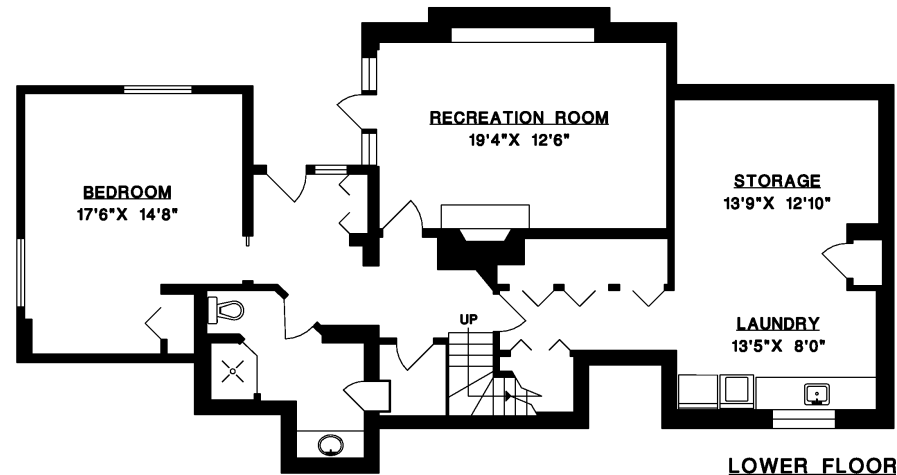

871 SINCLAIR STREET WEST VANCOUVER

MAIN FLOOR	2,049 SQ.FT.
UPPER FLOOR	1,291 SQ.FT.
LOWER FLOOR	1,361 SQ.FT.
TOTAL	4,701 SQ.FT.
GARAGE	528 SQ.FT.

UPPER FLOOR

MAIN FLOOR

LOWER FLOOR