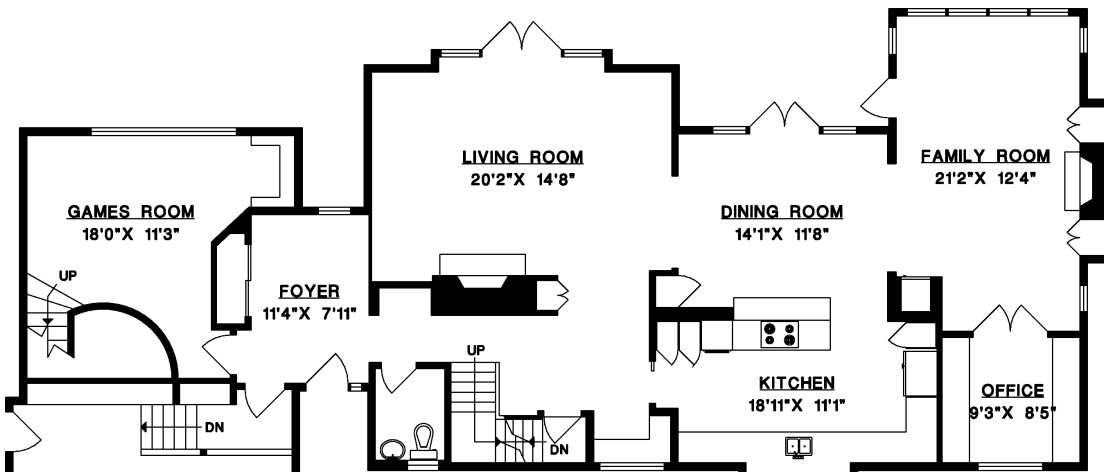

871 SINCLAIR STREET WEST VANCOUVER

MAIN FLOOR	2,049 SQ.FT.
UPPER FLOOR	1,291 SQ.FT.
LOWER FLOOR	1,361 SQ.FT.
TOTAL	4,701 SQ.FT.
GARAGE	528 SQ.FT.

UPPER FLOOR

MAIN FLOOR

LOWER FLOOR