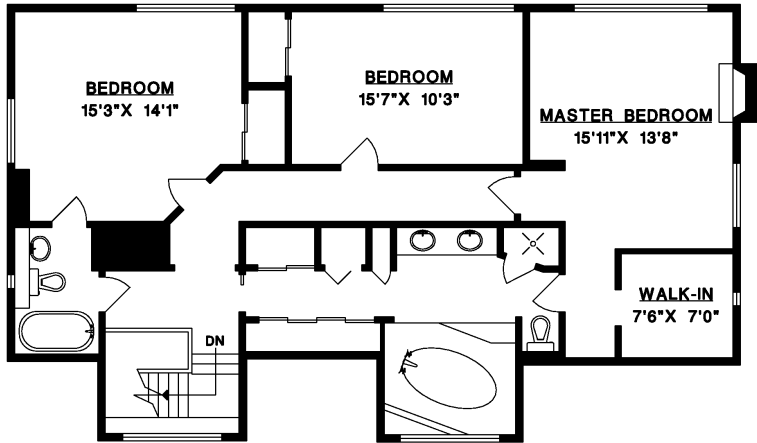

871 SINCLAIR STREET WEST VANCOUVER

MAIN FLOOR	2,049 SQ.FT.
UPPER FLOOR	1,291 SQ.FT.
LOWER FLOOR	1,361 SQ.FT.
TOTAL	4,701 SQ.FT.
GARAGE	528 SQ.FT.

UPPER FLOOR

MAIN FLOOR

LOWER FLOOR