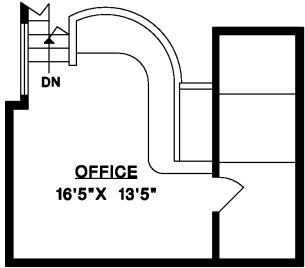

871 SINCLAIR STREET WEST VANCOUVER

MAIN FLOOR	2,049 SQ.FT.
UPPER FLOOR	1,291 SQ.FT.
LOWER FLOOR	1,361 SQ.FT.
TOTAL	4,701 SQ.FT.
GARAGE	528 SQ.FT.

UPPER FLOOR

MAIN FLOOR

LOWER FLOOR