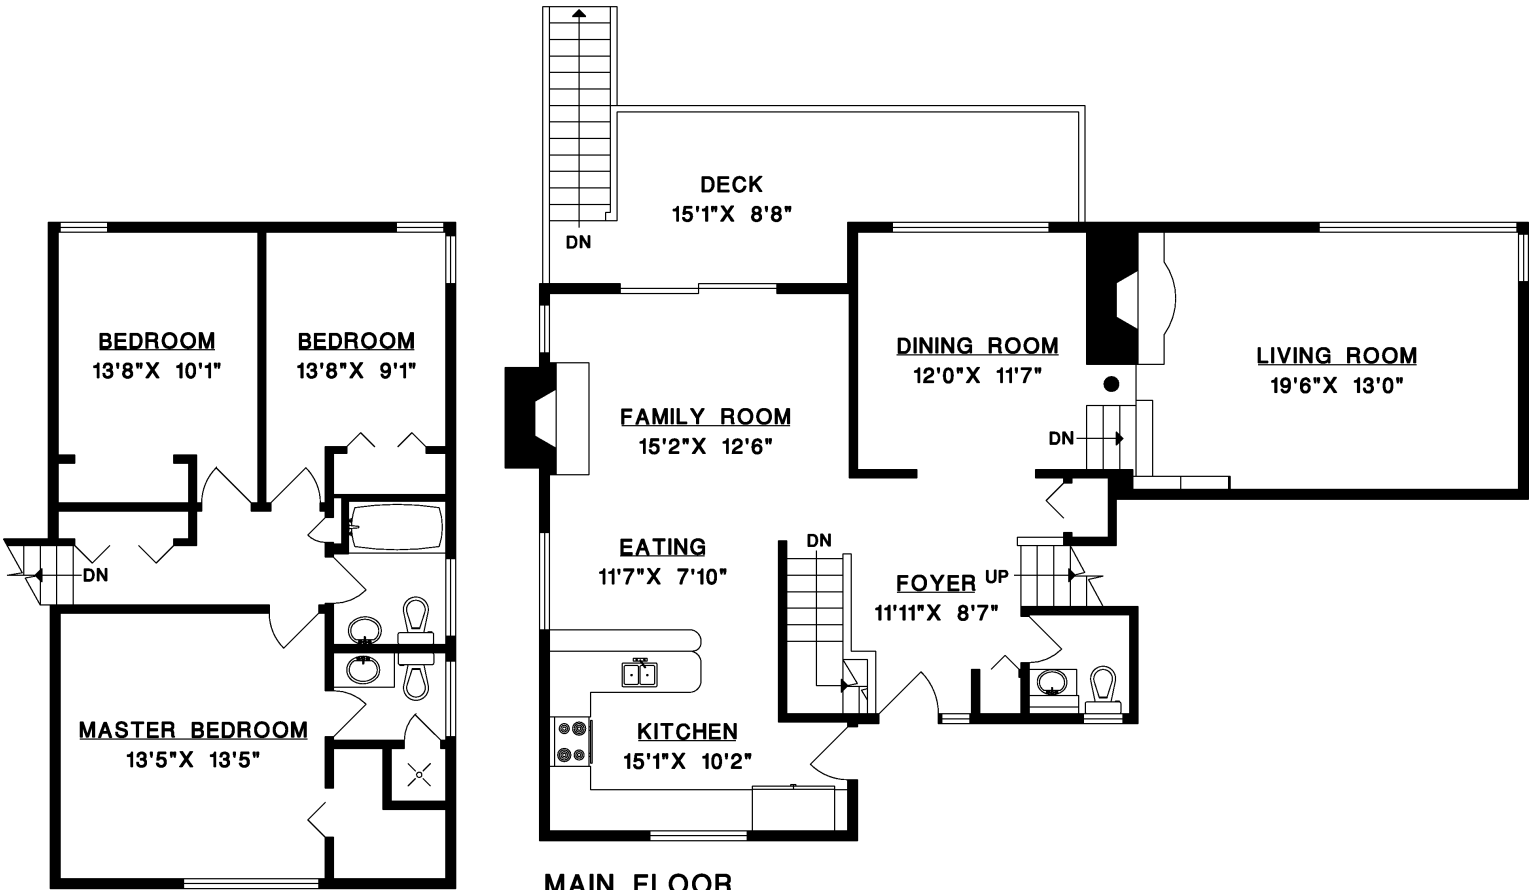

4735 WOODSIDE PLACE  
WEST VANCOUVER

MAIN FLOOR 1,084 SQ.FT.  
 UPPER FLOOR 691 SQ.FT.  
 LOWER FLOOR 771 SQ.FT.  
**TOTAL 2,546 SQ.FT.**  
 DECK 190 SQ.FT.

**MAIN FLOOR**

**UPPER FLOOR**

**LOWER FLOOR**