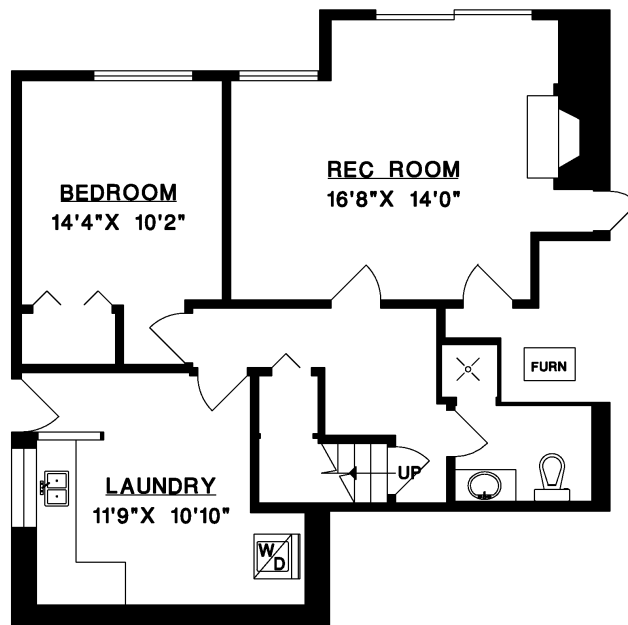

4735 WOODSIDE PLACE  
WEST VANCOUVER

MAIN FLOOR 1,084 SQ.FT.  
 UPPER FLOOR 691 SQ.FT.  
 LOWER FLOOR 771 SQ.FT.  
**TOTAL 2,546 SQ.FT.**  
 DECK 190 SQ.FT.

**MAIN FLOOR**

**UPPER FLOOR**

**LOWER FLOOR**