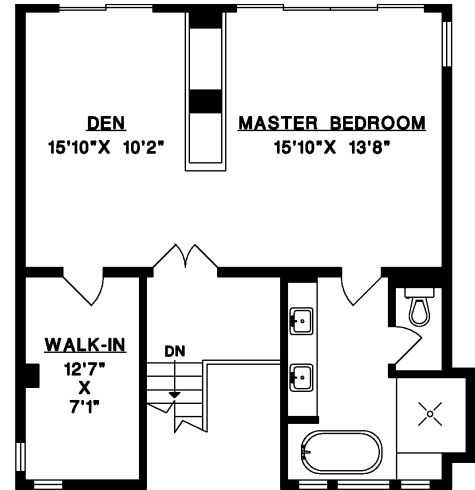

MAIN FLOOR

**4842 VISTA PLACE
WEST VANCOUVER**

MAIN FLOOR	1,885 SQ.FT.
UPPER FLOOR	771 SQ.FT.
LOWER FLOOR	1,846 SQ.FT.
TOTAL	4,502 SQ.FT.
GARAGE	521 SQ.FT.

UPPER FLOOR

LOWER FLOOR