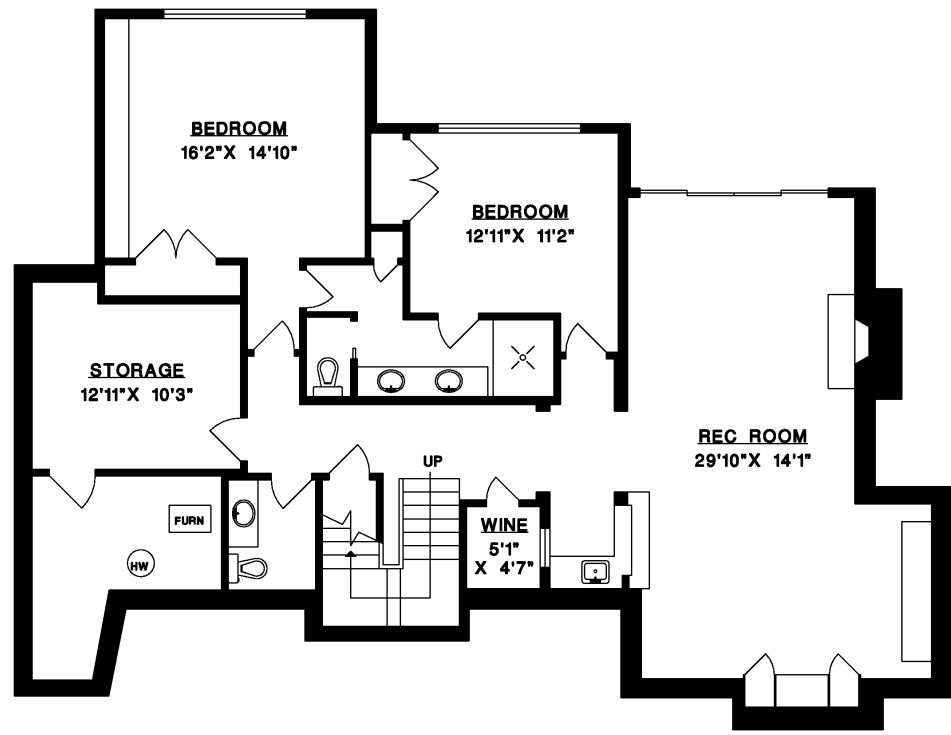

MAIN FLOOR

**4842 VISTA PLACE
WEST VANCOUVER**

MAIN FLOOR	1,885 SQ.FT.
UPPER FLOOR	771 SQ.FT.
LOWER FLOOR	1,846 SQ.FT.
TOTAL	4,502 SQ.FT.
GARAGE	521 SQ.FT.

UPPER FLOOR

LOWER FLOOR