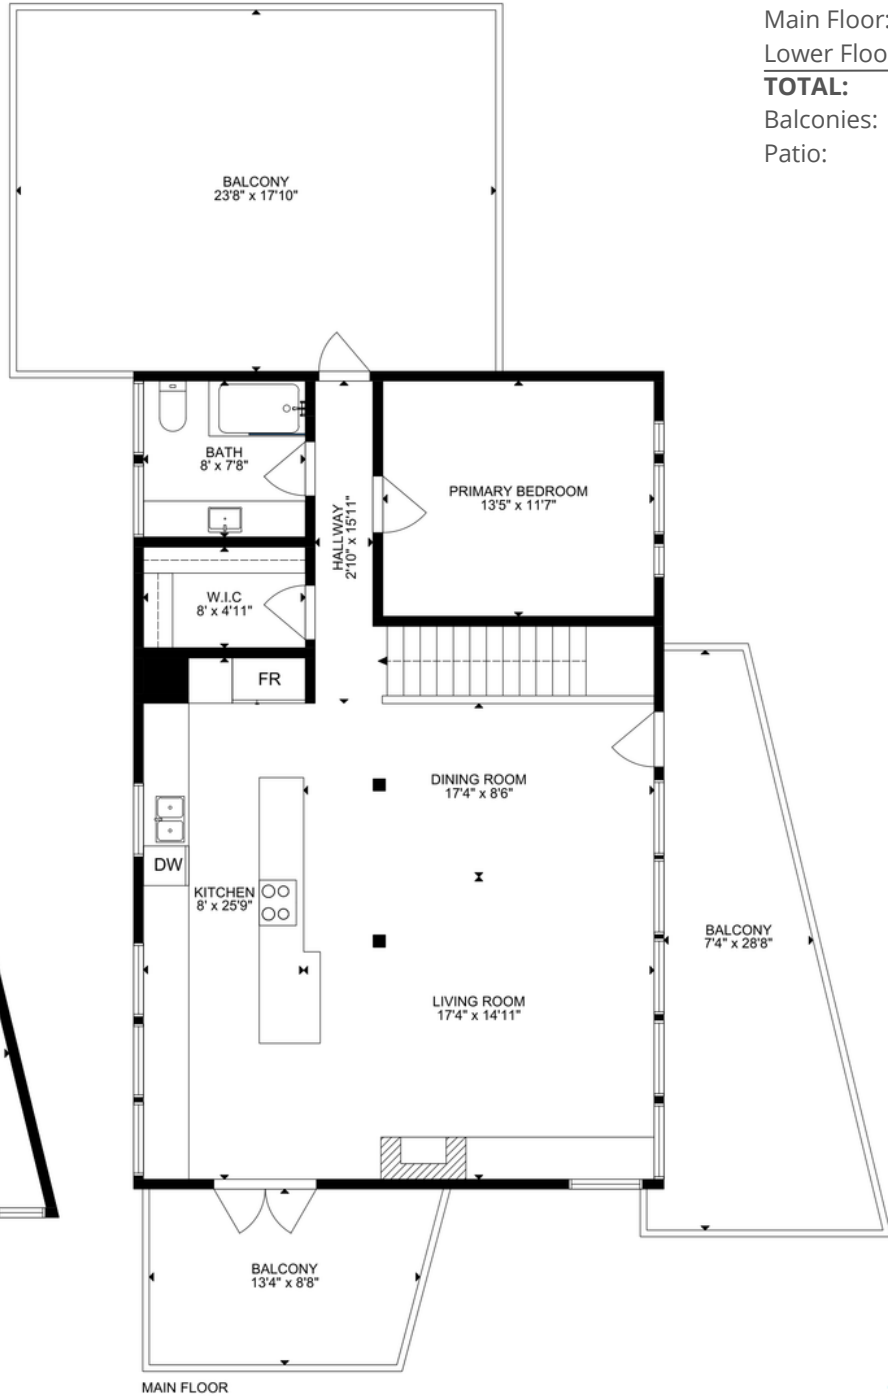

# 6414 Imperial Avenue West Vancouver

Main Floor: 1073 sq. ft  
 Lower Floor: 1699 sq. ft  
**TOTAL: 2772 sq. ft**  
 Balconies: 798 sq. ft  
 Patio: 75 sq. ft

SIZES AND DIMENSIONS ARE APPROXIMATE. ACTUAL MAY VARY