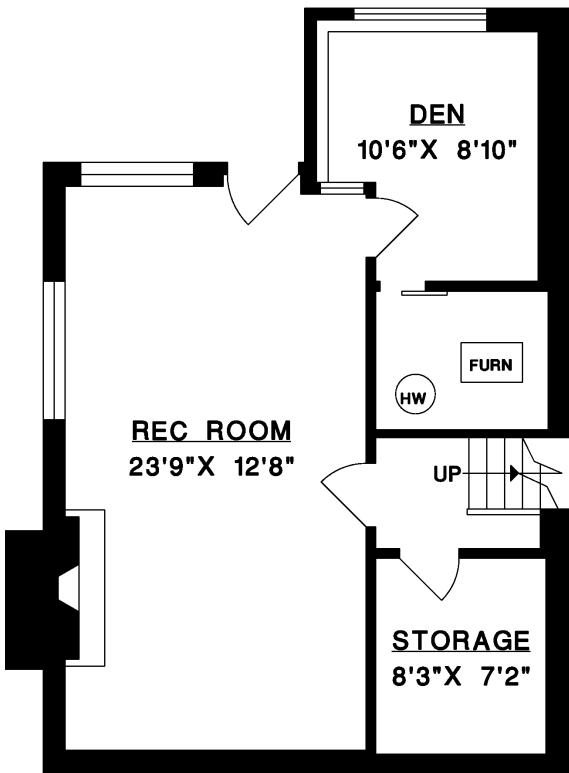

101 DEEP DENE PLACE  
WEST VANCOUVER

MAIN FLOOR 1,248 SQ.FT.  
UPPER FLOOR 677 SQ.FT.  
LOWER FLOOR 644 SQ.FT.

**TOTAL 2,569 SQ.FT.**

GARAGE 360 SQ.FT.  
SHED 64 SQ.FT.

**MAIN FLOOR**

**LOWER FLOOR**

**UPPER FLOOR**