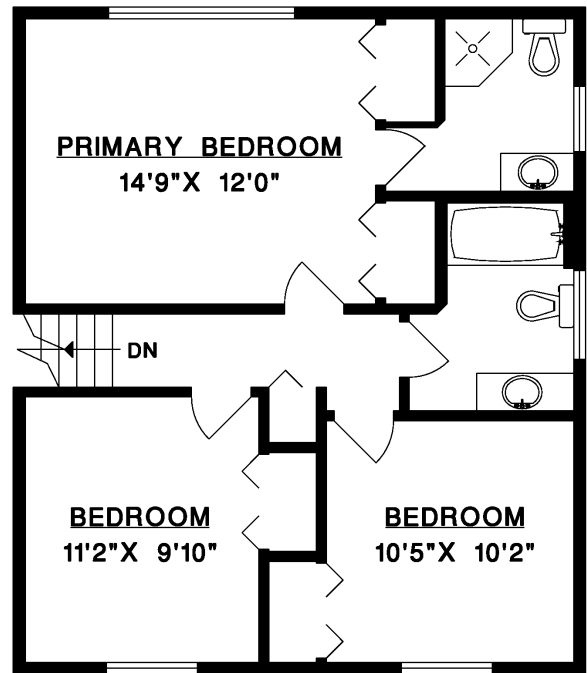

101 DEEP DENE PLACE  
WEST VANCOUVER

MAIN FLOOR 1,248 SQ.FT.  
UPPER FLOOR 677 SQ.FT.  
LOWER FLOOR 644 SQ.FT.

**TOTAL 2,569 SQ.FT.**

GARAGE 360 SQ.FT.  
SHED 64 SQ.FT.

**MAIN FLOOR**

**LOWER FLOOR**

**UPPER FLOOR**