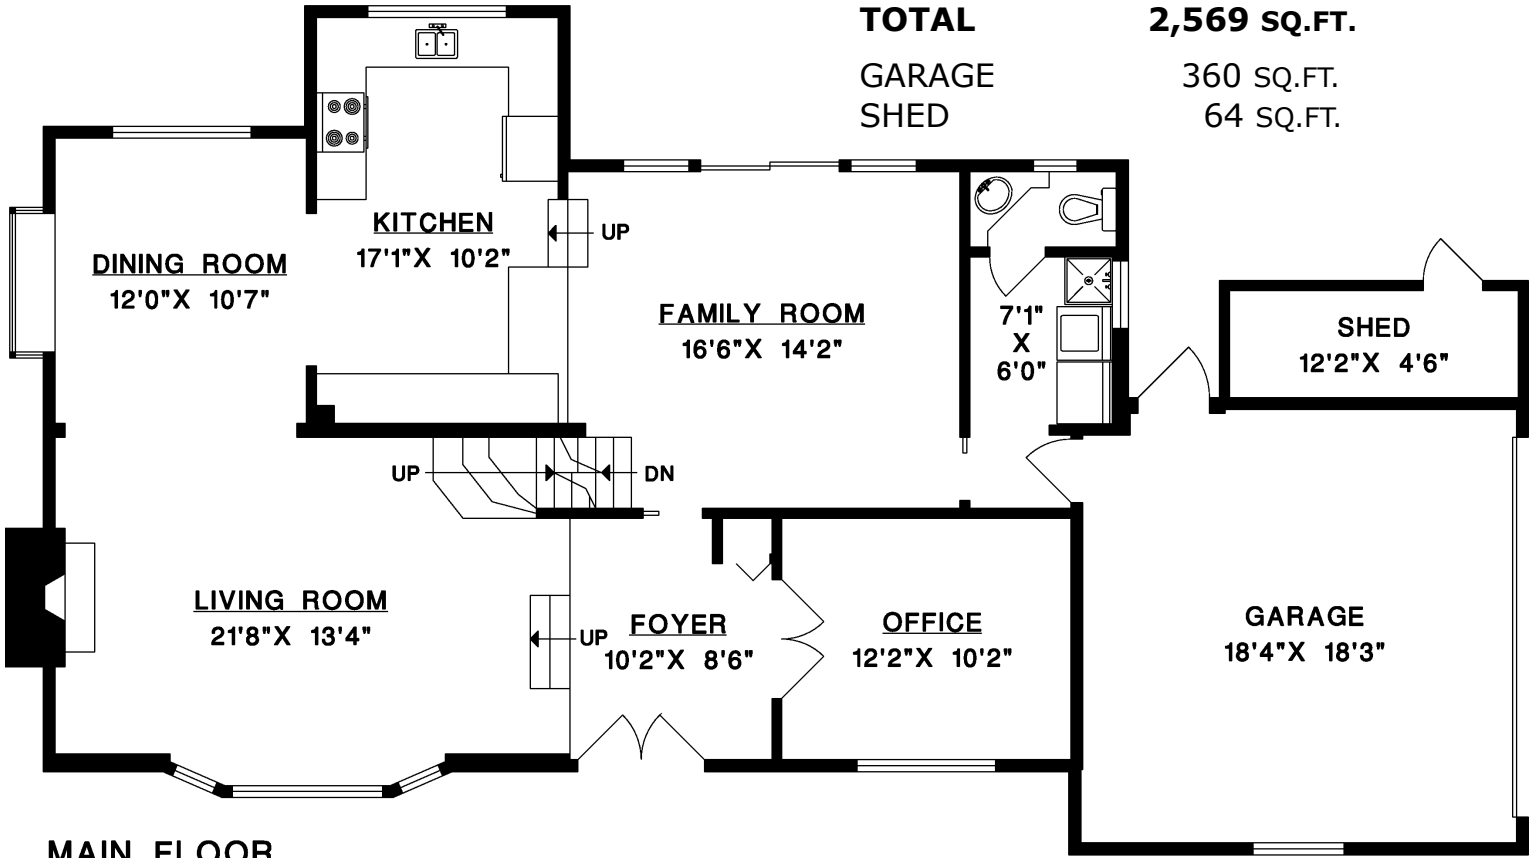

101 DEEP DENE PLACE  
WEST VANCOUVER

MAIN FLOOR 1,248 SQ.FT.  
UPPER FLOOR 677 SQ.FT.  
LOWER FLOOR 644 SQ.FT.

**TOTAL 2,569 SQ.FT.**

GARAGE 360 SQ.FT.  
SHED 64 SQ.FT.

**MAIN FLOOR**

**LOWER FLOOR**

**UPPER FLOOR**