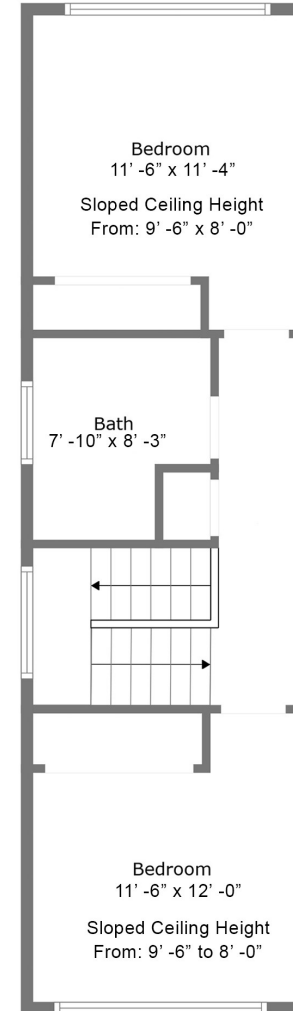

1388 OAKWOOD CRES, N. VANCOUVER BC V7P 1L7

| | |
|----------------------------|---------------------|
| MAIN FLOOR | 1,596 SQ. FT |
| UPPER FLOOR | 541 SQ. FT |
| PATIO | 187 SQ. FT |
| TOTAL FINISHED AREA | 2,137 SQ. FT |

JEANNE GOSSART

PREC

(604) 360 - 9797
jeanne@jeannegossart.com

MADELINE WRIGHT

BELLEVUE REALTY GROUP

(778) 839 - 8983
madeline@wrightrealty.ca

MAIN FLOOR PLAN

UPPER FLOOR PLAN