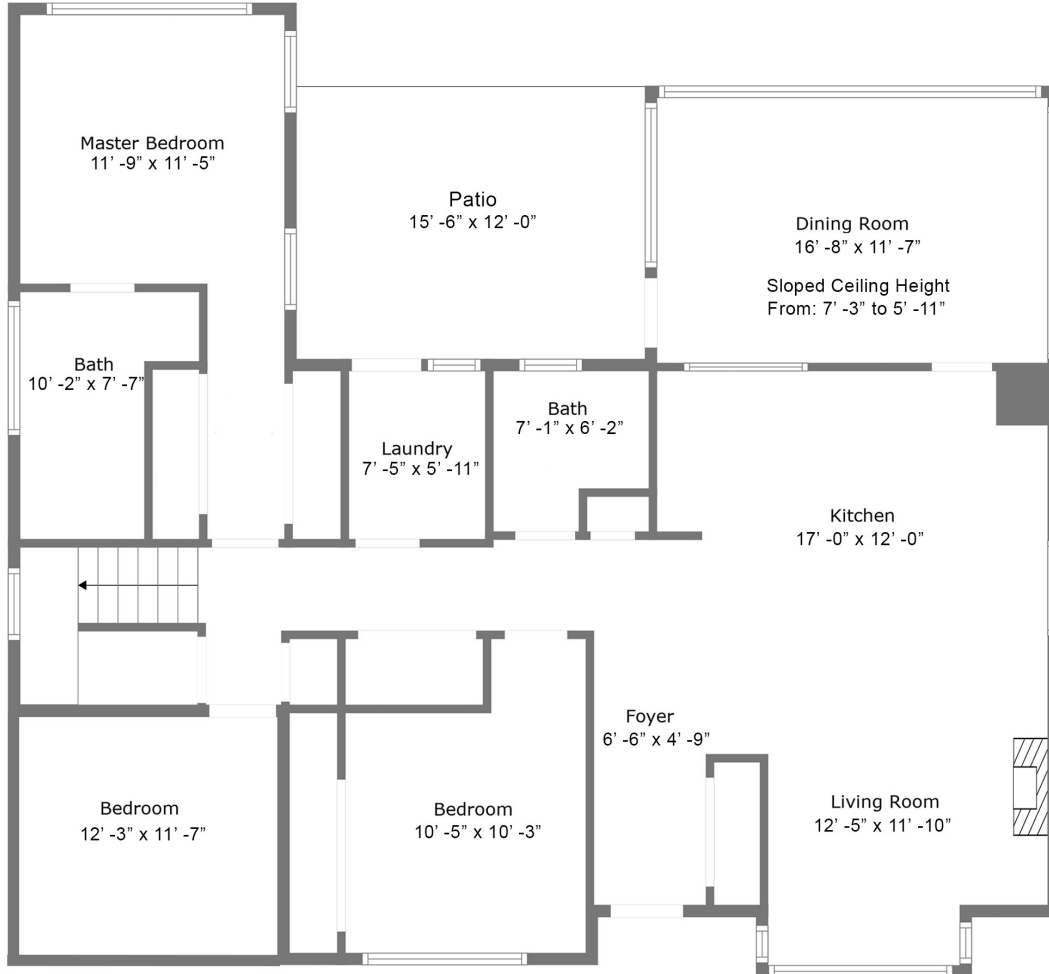

1388 OAKWOOD CRES, N. VANCOUVER BC V7P 1L7

| | |
|----------------------------|---------------------|
| MAIN FLOOR | 1,596 SQ. FT |
| UPPER FLOOR | 541 SQ. FT |
| PATIO | 187 SQ. FT |
| TOTAL FINISHED AREA | 2,137 SQ. FT |

JEANNE GOSSART

PREC

(604) 360 - 9797
jeanne@jeannegossart.com

MADELINE WRIGHT

BELLEVUE REALTY GROUP

(778) 839 - 8983
madeline@wrightrealty.ca

MAIN FLOOR PLAN

UPPER FLOOR PLAN