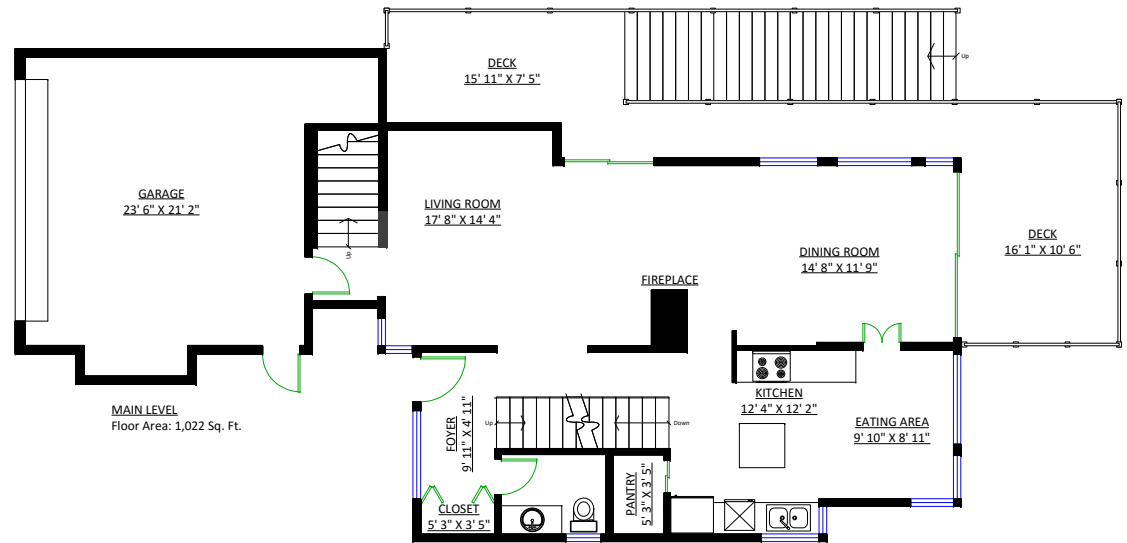

6490 Wellington Place, West Vancouver, B.C.

Totals**

Main Level:	1,022 sq. ft.
Upper Level:	1,342 sq. ft.
Lower Level:	843 sq. ft.
Total:	3,207 sq. ft.
Lower U/F:	86 sq. ft.
Grand Total:	3,293 sq. ft.

Other Areas**

Solarium:	124 sq. ft.
Deck:	512 sq. ft.
Balcony 1:	177 sq. ft.
Garage:	434 sq. ft.
Stairs:	42 sq. ft.
Balcony 2:	102 sq. ft.
Total:	1,391 sq. ft.