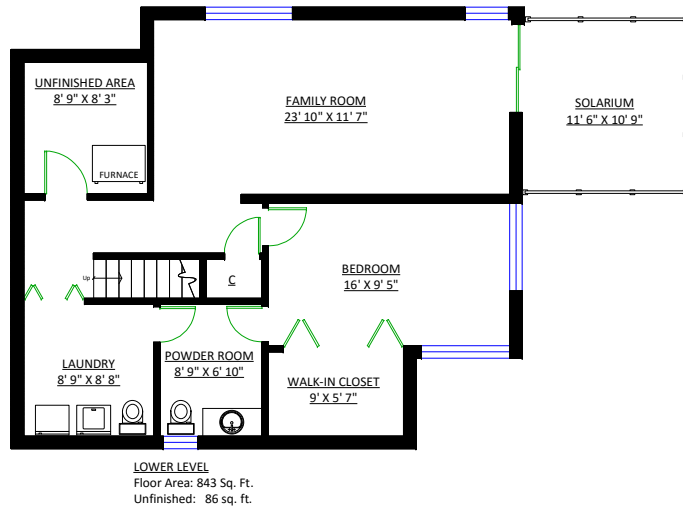

6490 Wellington Place, West Vancouver, B.C.

Totals**

Main Level:	1,022 sq. ft.
Upper Level:	1,342 sq. ft.
Lower Level:	843 sq. ft.
Total:	3,207 sq. ft.
Lower U/F:	86 sq. ft.
Grand Total:	3,293 sq. ft.

Other Areas**

Solarium:	124 sq. ft.
Deck:	512 sq. ft.
Balcony 1:	177 sq. ft.
Garage:	434 sq. ft.
Stairs:	42 sq. ft.
Balcony 2:	102 sq. ft.
Total:	1,391 sq. ft.