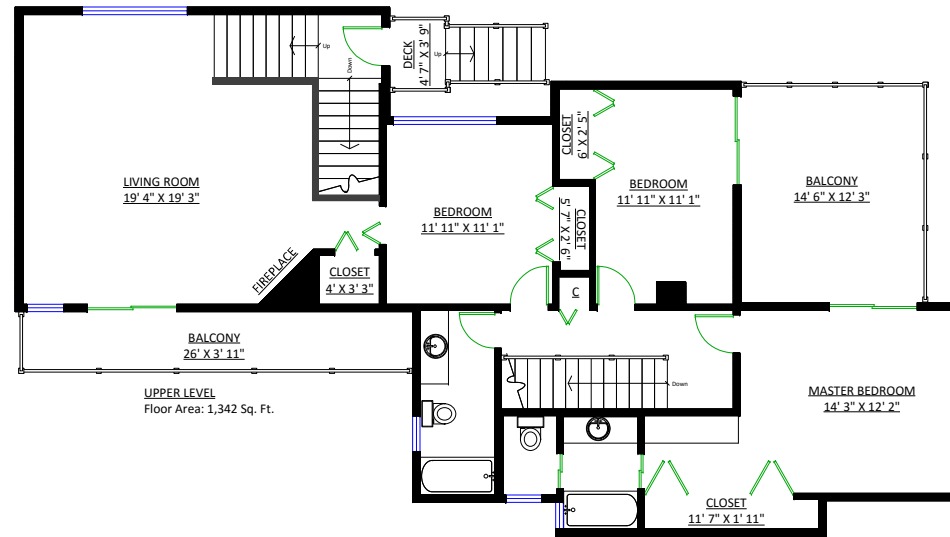

6490 Wellington Place, West Vancouver, B.C.

Totals**

Main Level:	1,022 sq. ft.
Upper Level:	1,342 sq. ft.
Lower Level:	843 sq. ft.
Total:	3,207 sq. ft.
Lower U/F:	86 sq. ft.
Grand Total:	3,293 sq. ft.

Other Areas**

Solarium:	124 sq. ft.
Deck:	512 sq. ft.
Balcony 1:	177 sq. ft.
Garage:	434 sq. ft.
Stairs:	42 sq. ft.
Balcony 2:	102 sq. ft.
Total:	1,391 sq. ft.