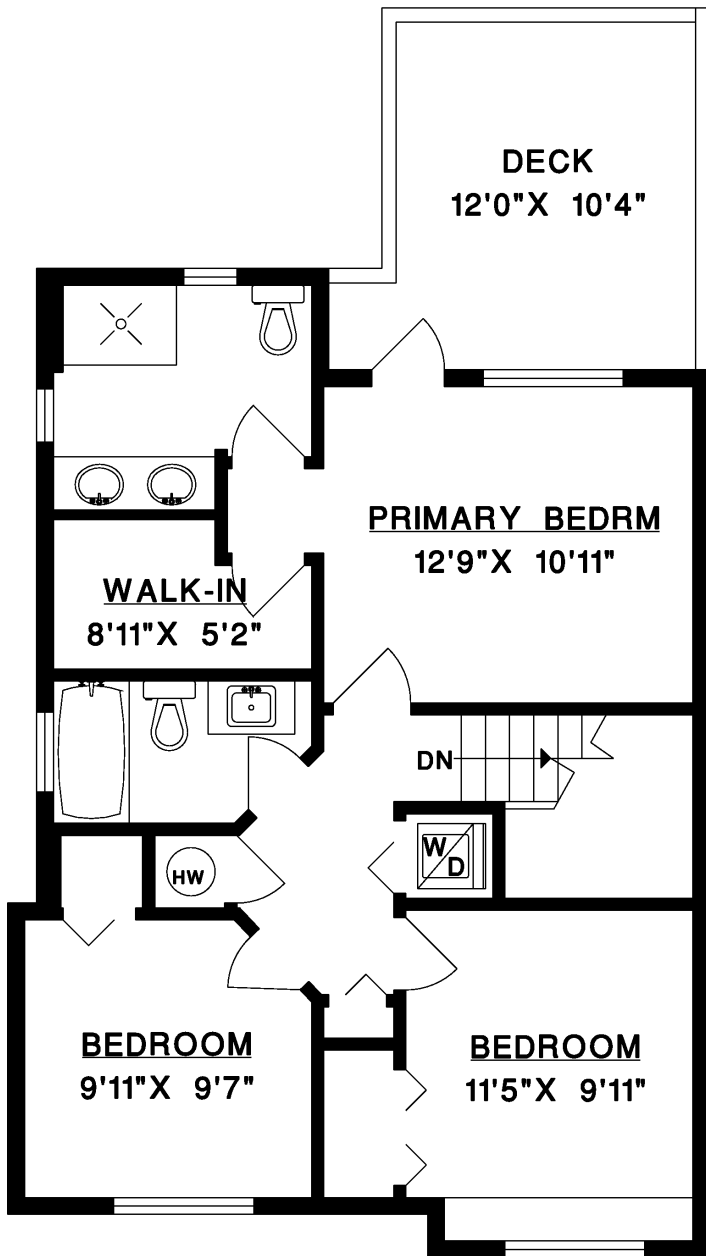

793 PREMIER STREET  
NORTH VANCOUVER

\*MAIN FLOOR 1,011 SQ.FT.  
UPPER FLOOR 730 SQ.FT.  
**TOTAL 1,741 SQ.FT.**

DECK 142 SQ.FT.  
PATIO 160 SQ.FT.  
PORCH 71 SQ.FT.

\*INCLUDES GARAGE AREA

**UPPER FLOOR**

**MAIN FLOOR**