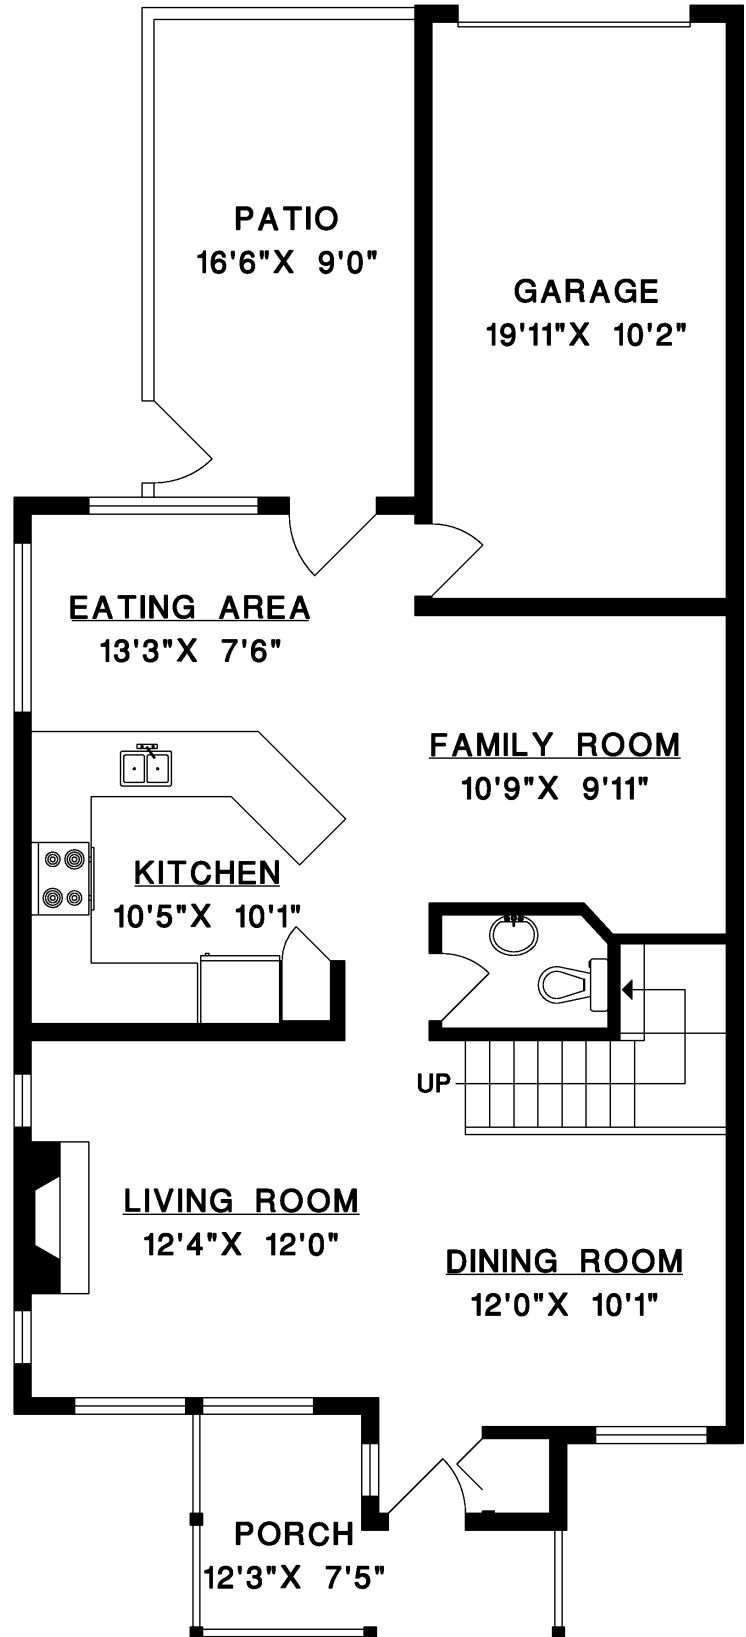

793 PREMIER STREET  
NORTH VANCOUVER

\*MAIN FLOOR 1,011 SQ.FT.  
UPPER FLOOR 730 SQ.FT.  
**TOTAL 1,741 SQ.FT.**

DECK 142 SQ.FT.  
PATIO 160 SQ.FT.  
PORCH 71 SQ.FT.

\*INCLUDES GARAGE AREA

**UPPER FLOOR**

**MAIN FLOOR**